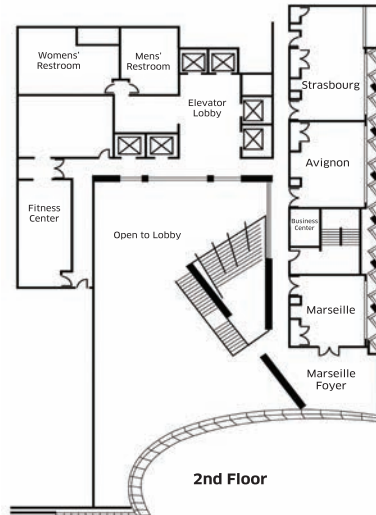

Distinctive features

- 10 meeting rooms
- Up to 400 event capacity
- Banquet menus that are creative, flexible and offer a large variety

ROOM	AREA (FT ²)	CLASSROOM	THEATRE	U SHAPE	BOARD	BANQUET	RECEPTION
GRAND BALLROOM	4592	260	400	120	100	340	400
PARIS	2520	140	225	55	48	180	225
CHICAGO	2072	110	200	45	48	160	200
GRAND BALLROOM FOYER	2820	-	-	-	-	-	250
CANNES	870	50	85	30	32	60	60
LIMOGES	681	40	65	28	32	60	50
VERSAILLES	518	32	45	20	24	50	40
BORDEAUX	418	24	35	16	16	40	60
BORDEAUX FOYER	400	-	-	-	-	30	50
STRASBOURG	681	40	65	28	32	60	50
AVIGNON	518	32	45	20	24	50	40
MARSEILLE	418	24	35	16	16	40	60
MARSEILLE FOYER	400	-	-	-	-	30	50
CIGALE	1092	48	85	32	24	70	85