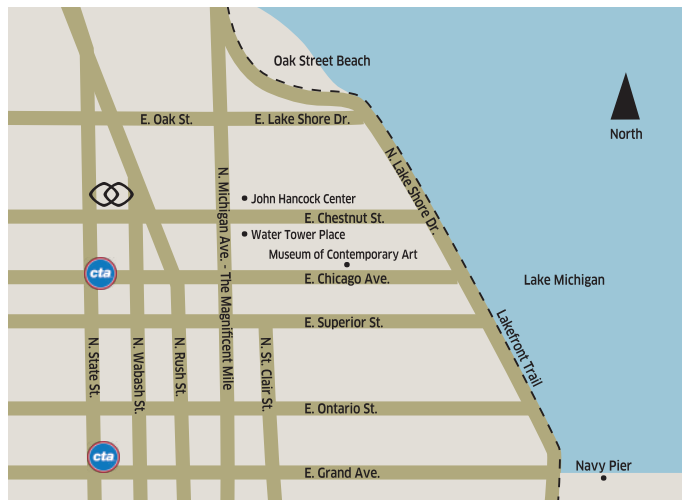

NEARBY

- **Museums** Museum of Contemporary Art, Art Institute of Chicago, Shedd Aquarium, The Field Museum of Natural History, Museum of Science and Industry, Adler Planetarium
- **Attractions** The Magnificent Mile, Navy Pier, Millennium Park, Lincoln Park Zoo, Chicago Lakefront Trail, Oak Street Beach, Cloud Gate

TRANSPORTATION

- ✈ O'Hare International Airport (28 km / 16 mi)
- ✈ Chicago Midway International Airport (21 km / 13 mi)
- 🚇 Chicago El Train System

SOFITEL IS NOW AVAILABLE ON THE ACCORHOTELS APP

SOFITEL CHICAGO MAGNIFICENT MILE
 20 EAST CHESTNUT STREET - CHICAGO, IL 60611 - USA
 TEL +1 (312) 324-4000 - SOFITELCHICAGO@SOFITEL.COM