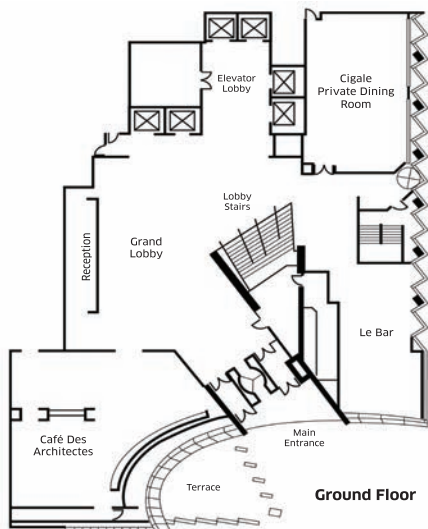

Distinctive features

- 10 meeting rooms
- Up to 400 event capacity
- Banquet menus that are creative, flexible and offer a large variety

ROOM	AREA (FT ²)	CLASSROOM	THEATRE	U SHAPE	BOARD	BANQUET	RECEPTION
GRAND BALLROOM	4592	260	400	120	100	340	400
PARIS	2520	140	225	55	48	180	225
CHICAGO	2072	110	200	45	48	160	200
GRAND BALLROOM FOYER	2820	-	-	-	-	-	250
CANNES	870	50	85	30	32	60	60
LIMOGES	681	40	65	28	32	60	50
VERSAILLES	518	32	45	20	24	50	40
BORDEAUX	418	24	35	16	16	40	60
BORDEAUX FOYER	400	-	-	-	-	30	50
STRASBOURG	681	40	65	28	32	60	50
AVIGNON	518	32	45	20	24	50	40
MARSEILLE	418	24	35	16	16	40	60
MARSEILLE FOYER	400	-	-	-	-	30	50
CIGALE	1092	48	85	32	24	70	85